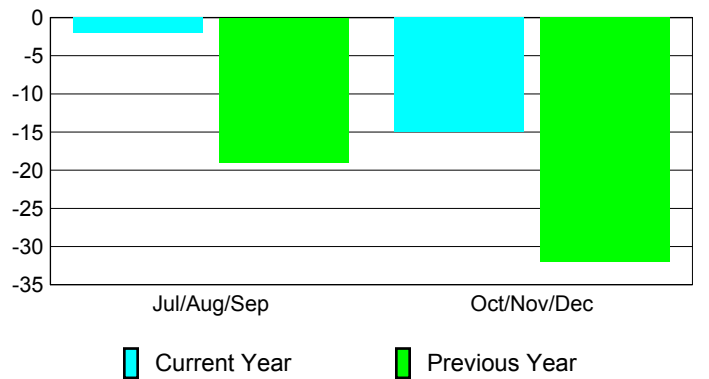

Comparison of Membership Gain/Loss

Current Year Compared to the Previous Year